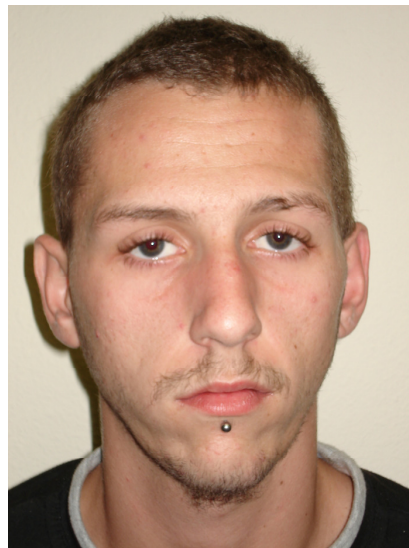

Banning Police Department

321 W. Ramsey Street, Banning, CA 92220 (951) 922-3170

Press Release

Date: November 19, 2008

CASE #08-4214

Location: 321 W. Ramsey Street, Banning

Incident: Carjacking and Assault with a Deadly Weapon

Joseph Edward Thompson

On November 19, 2008, Banning Police Detectives arrested Joseph Edward Thompson for carjacking and assault with a deadly weapon. Thompson and a male juvenile carjacked and assaulted City of Beaumont resident, James L. Tompkins, on November 18, 2008, in the 4000 Block area of W. Jacinto View, in the City of Banning.

The carjacking occurred after the victim refused to give Thompson and the juvenile suspect money. They ordered Tompkins from the vehicle and physically assaulted him by kicking, punching and whipping him with an unknown object. Thompson and the juvenile suspect then drove away in Tompkins vehicle, leaving him unconscious in the street. Tompkins' 1997, Ford Explorer was later recovered in the unincorporated area of Riverside County, on San Timoteo Road. The vehicle was wrecked and damaged. This case is still on-going. The identified juvenile suspect has not yet been arrested.

Tompkins' was transported to the San Geronio Hospital for treatment of lacerations and bruising over his head and torso. Tompkins was later released.

Thompson was later booked into the Smith Correctional Facility in the City of Banning for 215 (A) PC, Carjacking, 245 (A) (1) PC, Assault with a Deadly Weapon and 211 PC, Robbery, 594 (b) (1) PC, Felony Vandalism, 182 (A) (1) PC, Conspiracy and 10851 (A), Vehicle Theft.